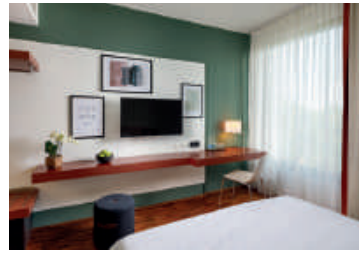

The 3-star Superior Hotel Stücki is centrally located in the border triangle of Switzerland, Germany and France. The exhibition area of Basel, the old town of Basel, the local recreation area „Lange Erlen“ and the International EuroAirport Basel-Mulhouse are reachable in a short time. All rooms, suites and apartments are bright and generously decorated. The modern and pleasant conference rooms are fully equipped with the latest technical infrastructure perfect for meetings and events.

### HOTELZIMMER

- 130 Hotelzimmer
- 9 Hotel Suiten
- 5 Serviced Apartments
- Gratis Tafelwasser im Zimmer
- Dusche | Toilette | Haartrockner | Amenities
- Familienzimmer bis 5 Personen
- Kaffee- und Teezubereitungsmöglichkeiten
- Kühlschrank | Schreibtisch
- Safe im Zimmer
- Schallisolierte Fenster, die sich öffnen lassen
- Telefon | Smart TV